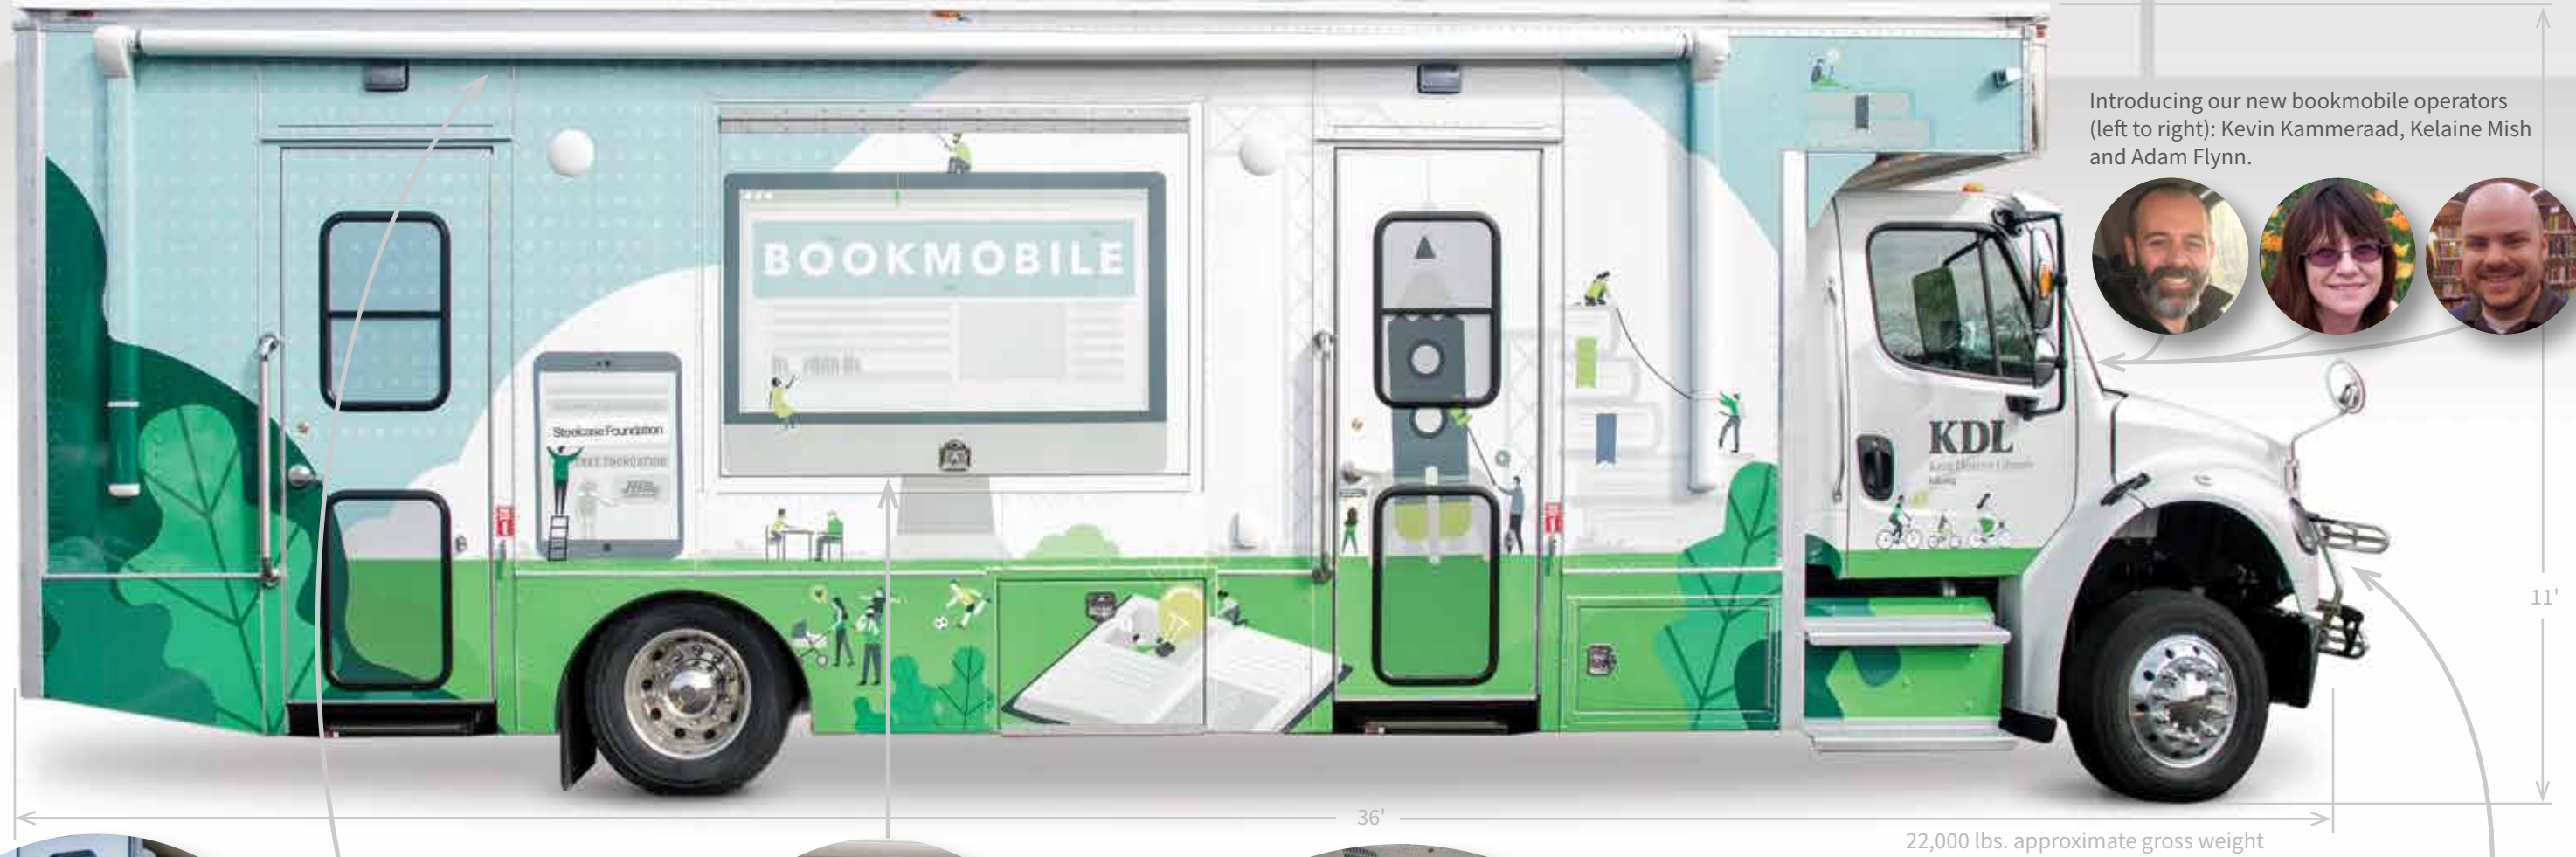

## Anatomy of the new KDL Bookmobile

We're thrilled to be rolling around Kent County in the new Bookmobile!  
 Visit [kdl.org/bookmobile](http://kdl.org/bookmobile) for a schedule and details.

Introducing our new bookmobile operators (left to right): Kevin Kammeraad, Kelaine Mish and Adam Flynn.

A power-lift and a wide interior aisle makes the Bookmobile handicap accessible.

With an exterior sound system and 70" TV screen/monitor, Bookmobile events are rockin'!

The large canopy extends to protect visitors from sun and weather.

Materials are on interchangeable carts, so the collection is easily changed to suit the needs of whoever the Bookmobile is visiting.

Zoë Wilson is the illustrator who worked with Kevin Kammeraad and Michael Hyacinthe at Wimage to create the exterior art.

KDL Cruisers are a fun addition to the Bookmobile collection.

[kdl.org/bookmobile](http://kdl.org/bookmobile)