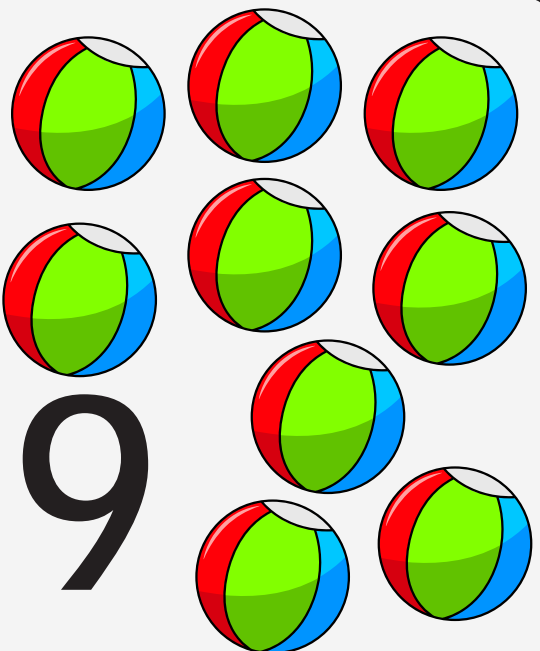

Katie L's Counting Cards

KDL Information.
Kent District Library Ideas.
Excitement!

10197GRDBYR

1

2

3

4

5

6

7

8

9

10

**Katie L's
Shape Cards**

KDL Information.
Kent District Library Ideas.
Excitement!

11502CRDBYR

Circle

Oval

Diamond

Triangle

Semicircle

Star

Rectangle

Square