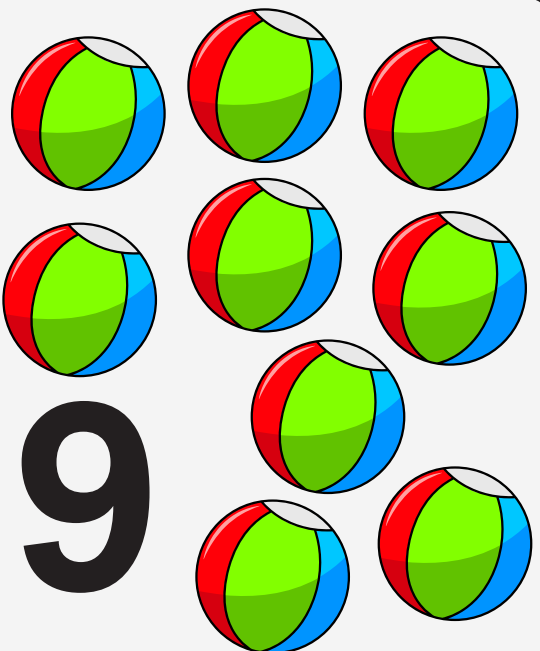

6

7

8

9

10

**Katie L's
Shape Cards**

KDL Information.
Kent District Library Ideas.
Excitement!

11502CRD8VYR

Circle

Oval

Diamond

Triangle

Semicircle

Star

Rectangle

Square