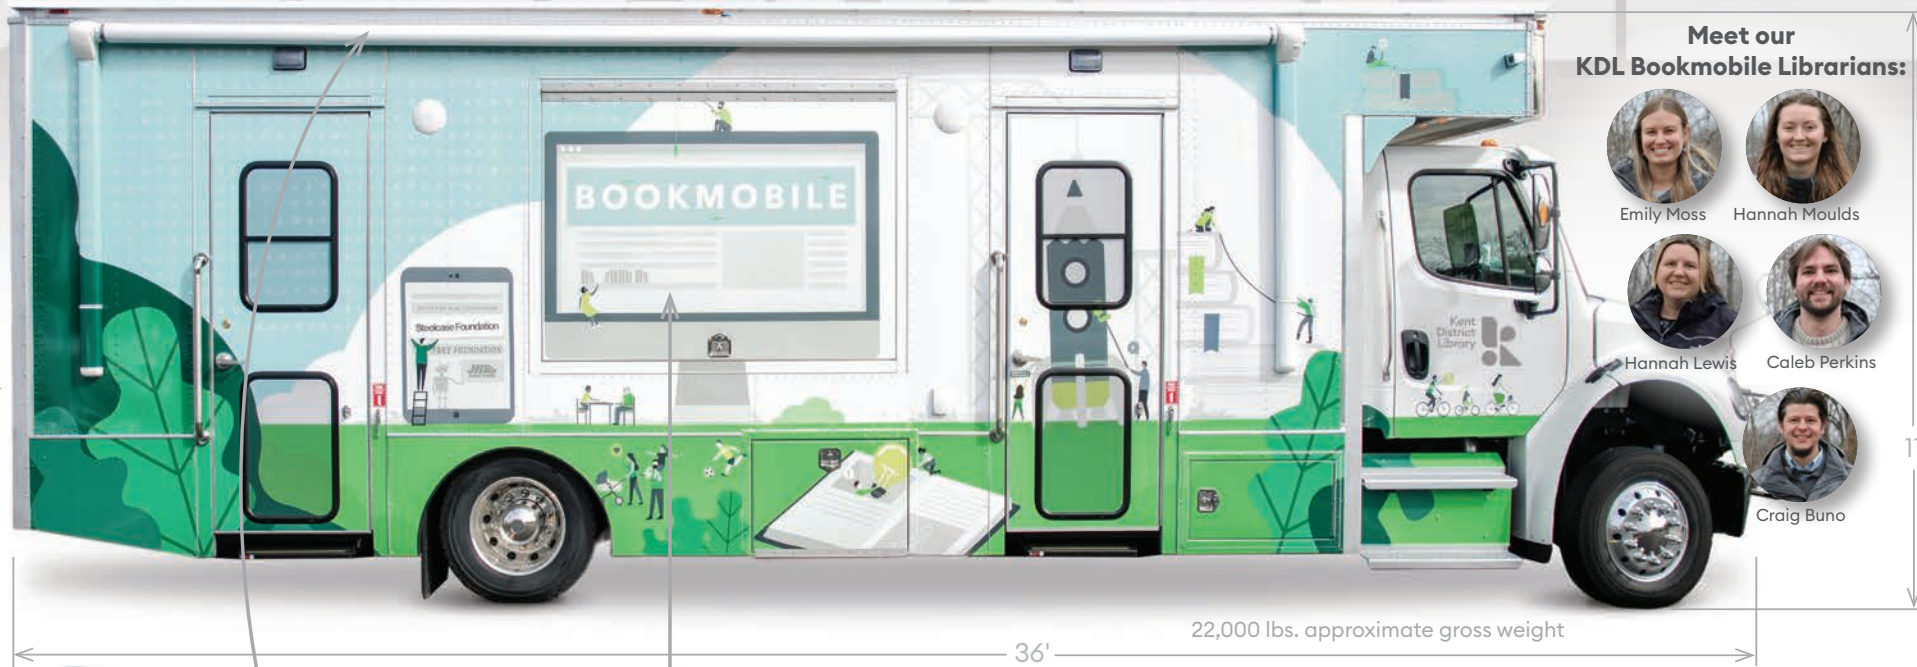

# Anatomy of the KDL Bookmobile

We're thrilled to be rolling around Kent County in our Bookmobile!  
 Visit [kdl.org/bookmobile](http://kdl.org/bookmobile) for a schedule and details.

Mobile WiFi

## Meet our KDL Bookmobile Librarians:

Emily Moss Hannah Moulds

Hannah Lewis Caleb Perkins

Craig Buno

A power-lift and a wide interior aisle makes the Bookmobile handicap accessible.

With an exterior sound system and 70" TV screen/monitor, Bookmobile events are rockin'!

The large canopy extends to protect visitors.

With interchangeable carts, we cater the collection to suit the preferences of the communities we serve.

Zoë Wilson is the illustrator who worked with Kevin Kammeraad and Michael Hyacinthe at Wimage to create the exterior art.